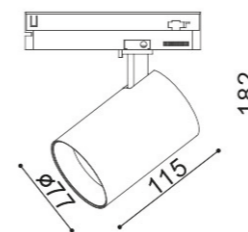

02 LAMPADE A BINARIO TRACK LAMPS