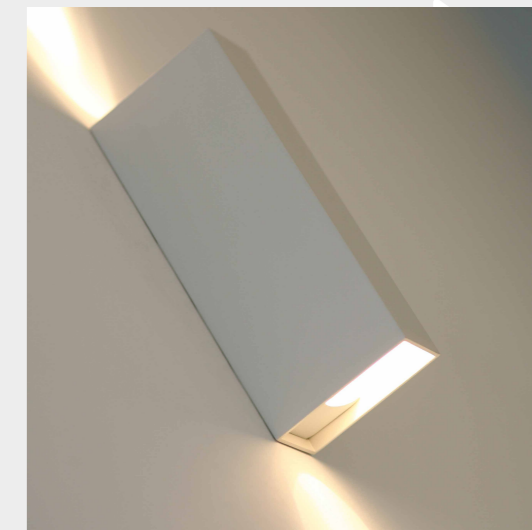

TWENTYFOUR7
collection

2006

Da parete per interni biemissione in
alluminio verniciato bianco.
Wall light for interiors biemission light in
white painted aluminium.