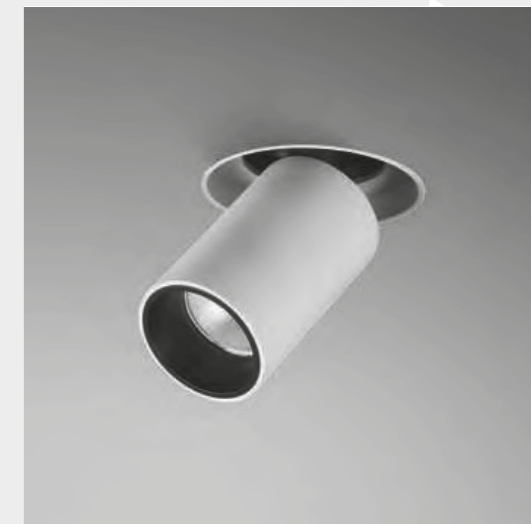

Da incasso per interni in metallo verniciato bianco, con led integrato e alimentatore remoto incluso.

Recessed light for interiors, in white painted metal, with integrated led and remote driver included.

Da incasso orientabile e telescopico per interni in metallo verniciato nero, con led integrato e alimentatore remoto incluso.

Recessed adjustable telescopic light for interiors, in black painted metal, with integrated led and remote driver included.

Codice Code	variante variant
247L.0102.00.24	LED 3W 3000K 220-240V IP20 24° bianco white
247L.0102.10.24	LED 3W 3000K 220-240V IP20 24° nero black

TWENTYFOUR7
collection

TELE-7

Da incasso orientabile e telescopico per interni in metallo verniciato nero, con led integrato e alimentatore remoto incluso.

Recessed adjustable telescopic light for interiors, in black painted metal, with integrated led and remote driver included.

Codice Code	variante variant
247L.0104.00.24	LED 7W 3000K 220-240V CRI90 IP20 24° bianco white
247L.0104.10.24	LED 7W 3000K 220-240V CRI90 IP20 24° nero black