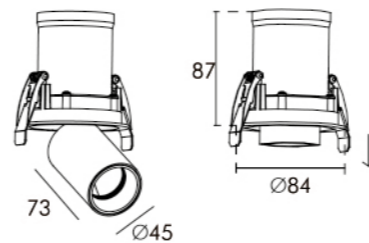

TWENTYFOUR7
collection

TELE-3

Da incasso orientabile e telescopico per interni in metallo verniciato nero, con led integrato e alimentatore remoto incluso.

Recessed adjustable telescopic light for interiors, in black painted metal, with integrated led and remote driver included.

Codice | Code	variante | variant
247L.0102.00.24	LED 3W 3000K 220-240V IP20 24° bianco | white
247L.0102.10.24	LED 3W 3000K 220-240V IP20 24° nero | black

TWENTYFOUR7
collection

TELE-7

Da incasso orientabile e telescopico per interni in metallo verniciato nero, con led integrato e alimentatore remoto incluso.

Recessed adjustable telescopic light for interiors, in black painted metal, with integrated led and remote driver included.

Codice | Code	variante | variant
247L.0104.00.24	LED 7W 3000K 220-240V CRI90 IP20 24° bianco | white
247L.0104.10.24	LED 7W 3000K 220-240V CRI90 IP20 24° nero | black