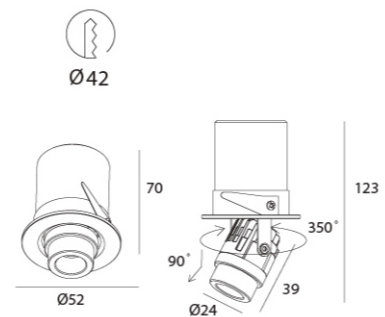

TWENTYFOUR7
collection

TELE-3

Da incasso orientabile e telescopico per interni in metallo verniciato nero, con led integrato e alimentatore remoto incluso.

Recessed adjustable telescopic light for interiors, in black painted metal, with integrated led and remote driver included.

Codice | Code	variante | variant
247L.0102.00.24	LED 3W 3000K 220-240V IP20 24° bianco | white
247L.0102.10.24	LED 3W 3000K 220-240V IP20 24° nero | black

TWENTYFOUR7
collection

TELE-7

Da incasso orientabile e telescopico per interni in metallo verniciato nero, con led integrato e alimentatore remoto incluso.

Recessed adjustable telescopic light for interiors, in black painted metal, with integrated led and remote driver included.

Codice | Code	variante | variant
247L.0104.00.24	LED 7W 3000K 220-240V CRI90 IP20 24° bianco | white
247L.0104.10.24	LED 7W 3000K 220-240V CRI90 IP20 24° nero | black