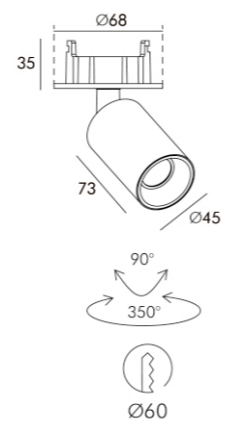

TWENTYFOUR7
collection

SPOT OR-7

Da semi incasso orientabile per interni in metallo verniciato bianco o nero, con led integrato e alimentatore remoto incluso.

Semi recessed adjustable light for interiors, in white or black painted metal, with integrated led and remote driver included.

TWENTYFOUR7
collection

7009

Da incasso per interni con diffusore microprismatico ed alimentatore remoto (non incluso).

Recessed light for interiors with microprismatic diffuser and remote driver (not included).

Codice | Code	variante | variant
247L.0103.00.24	LED 7W 3000K 220-240V CRI90 IP20 24° bianco | white
247L.0103.10.24	LED 7W 3000K 220-240V CRI90 IP20 24° nero | black

Codice | Code	variante | variant
TF0540.00	LED 6-9W 3000K 350-500MA 220-240V IP20 60° bianco | white