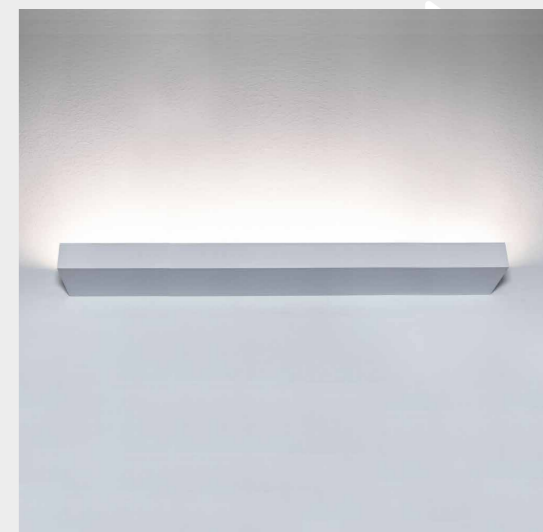

6493

Da parete per interni a luce indiretta in alluminio verniciato bianco. Con alimentatore integrato.

Wall light for interiors with indirect light in white painted aluminium. With integrated driver.