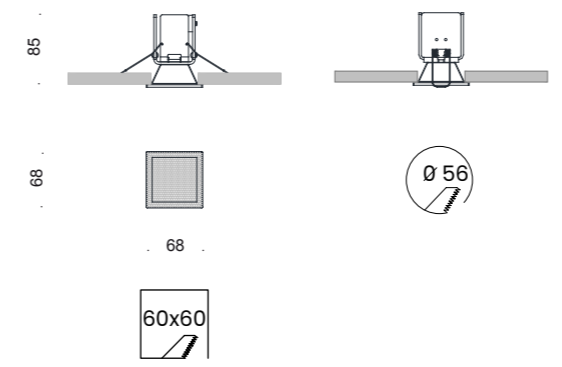

TWENTYFOUR7
collection

SPOT OR-7

Da semi incasso orientabile per interni in metallo verniciato bianco o nero, con led integrato e alimentatore remoto incluso.

Semi recessed adjustable light for interiors, in white or black painted metal, with integrated led and remote driver included.

TWENTYFOUR7
collection

7009

Da incasso per interni con diffusore microprismatico ed alimentatore remoto (non incluso).

Recessed light for interiors with microprismatic diffuser and remote driver (not included).

Codice | Code	variante | variant
247L.0103.00.24	LED 7W 3000K 220-240V CRI90 IP20 24° bianco | white
247L.0103.10.24	LED 7W 3000K 220-240V CRI90 IP20 24° nero | black

Codice | Code	variante | variant
TF0540.00	LED 6-9W 3000K 350-500MA 220-240V IP20 60° bianco | white