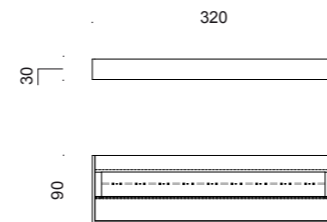

Codice | Code

variante | variant

TF0211.00

LED 12W 3000K 500MA 220-240V IP20 bianco | white