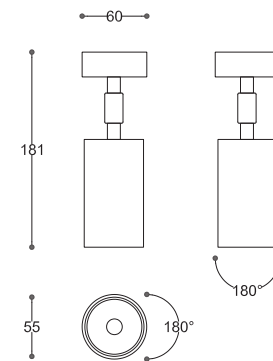

TWENTYFOUR7
collection

55-or

A plafone a parete o a soffitto, per interni
in metallo verniciato bianco o nero
GU10 led 10W
(lampadina esclusa).

Wall-Ceiling light for interiors
in black or white painted metal
GU10 led 10W
(bulb not included)

Codice | Code

variante | variant

247L.0601.00

GU10 LED 10W 3000K 50/60Hz IP20 bianco | white

247L.0601.10

GU10 LED 10W 3000K 50/60Hz IP20 nero | black