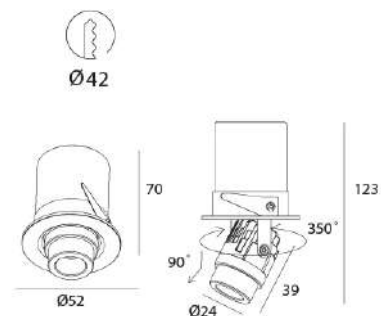

TWENTYFOUR7
collection

TELE-3

Da incasso orientabile e telescopico per interni in metallo verniciato nero, con led integrato e alimentatore remoto incluso.

Recessed adjustable telescopic light for interiors, in black painted metal, with integrated led and remote driver included.

Codice | Code

variante | variant

247L.0102.10.24

LED 3W 3000K 220-240V IP20 24° nero | black

TWENTYFOUR7
collection

TELE-7

Da incasso orientabile e telescopico per interni in metallo verniciato nero, con led integrato e alimentatore remoto incluso.

Recessed adjustable telescopic light for interiors, in black painted metal, with integrated led and remote driver included.

Codice | Code

variante | variant

247L.0104.00.24

LED 7W 3000K 220-240V CRI90 IP20 24° bianco | white

247L.0104.10.24

LED 7W 3000K 220-240V CRI90 IP20 24° nero | black