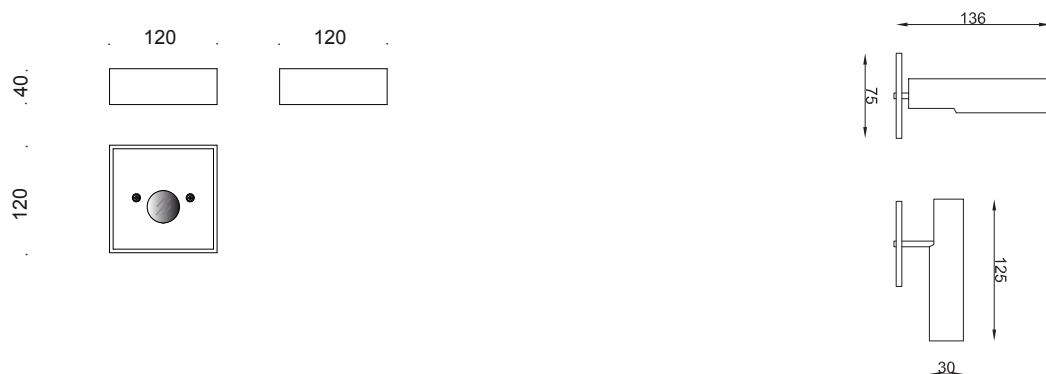

TWENTYFOUR7
collection

Centoventi

Da parete per interni a luce indiretta in alluminio verniciato bianco. Con alimentatore integrato.

Wall light for interiors with indirect light in white painted aluminium. With integrated driver

Codice | Code

variante | variant

TF0213.00

LED 20W 3000K 220-240V IP20 bianco | white

TWENTYFOUR7
collection

Mini Tube

Lampada da parete per interni, orientabile in metallo verniciato bianco o nero, con alimentatore remoto incluso.

Wall lamp for interiors, adjustable, in white or black painted metal, with remote driver included.

Codice | Code

variante | variant

TF0330.00.24

LED 3W 3000K 700MA 220-240V IP20 24° bianco | white

TF0330.10.24

LED 3W 3000K 700MA 220-240V IP20 24° nero | black