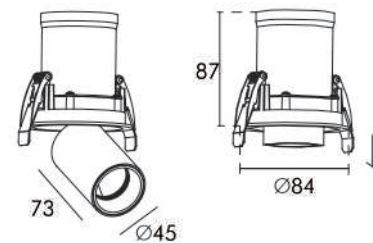

TWENTYFOUR7
collection

TELE-3

Da incasso orientabile e telescopico per interni in metallo verniciato nero, con led integrato e alimentatore remoto incluso.

Recessed adjustable telescopic light for interiors, in black painted metal, with integrated led and remote driver included.

Codice | Code

variante | variant

247L.0102.10.24

LED 3W 3000K 220-240V IP20 24° nero | black

TWENTYFOUR7
collection

TELE-7

Da incasso orientabile e telescopico per interni in metallo verniciato nero, con led integrato e alimentatore remoto incluso.

Recessed adjustable telescopic light for interiors, in black painted metal, with integrated led and remote driver included.

Codice | Code

variante | variant

247L.0104.00.24

LED 7W 3000K 220-240V CRI90 IP20 24° bianco | white

247L.0104.10.24

LED 7W 3000K 220-240V CRI90 IP20 24° nero | black