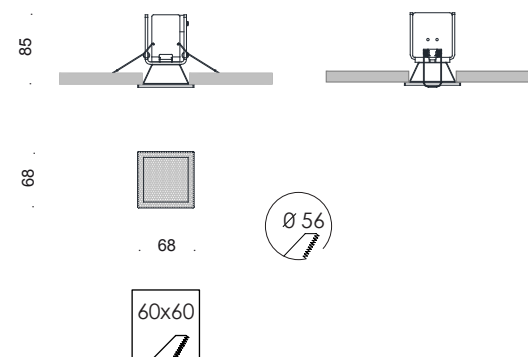

TWENTYFOUR7
collection

SPOT or-7

Da semi incasso orientabile per interni in metallo verniciato bianco o nero, con led integrato e alimentatore remoto incluso.

Semi recessed adjustable light for interiors, in white or black painted metal, with integrated led and remote driver included.

Codice | Code

variante | variant

247L.0103.00.24

LED 7W 3000K 220-240V CRI90 IP20 24° bianco | white

247L.0103.10.24

LED 7W 3000K 220-240V CRI90 IP20 24° nero | black

TWENTYFOUR7
collection

7009

Da incasso per interni con diffusore microprismatico ed alimentatore remoto (non incluso).

Recessed ligh for interiors with microprismatic diffuser and remote driver (not included)

Codice | Code

variante | variant

TF0540.00

LED 6-9W 3000K 350-500MA 220-240V IP20 60° bianco | white