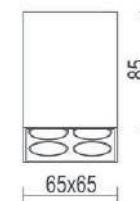

TWENTYFOUR7
collection

Cube

A plafone per interni a led in metallo verniciato bianco e nero con alimentatore integrato.

Ceiling light for interiors in black or white painted metal with integrated driver,

Codice | Code

variante | variant

247L.0501.00.32

LED 10W 3000K 220-240V IP20 32° bianco | white

247L.0501.10.32

LED 10W 3000K 220-240V IP20 32° nero | black