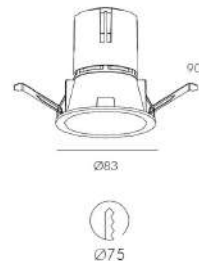

TWENTYFOUR7
collection