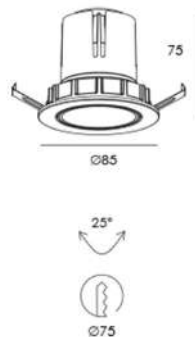

TWENTYFOUR7
collection