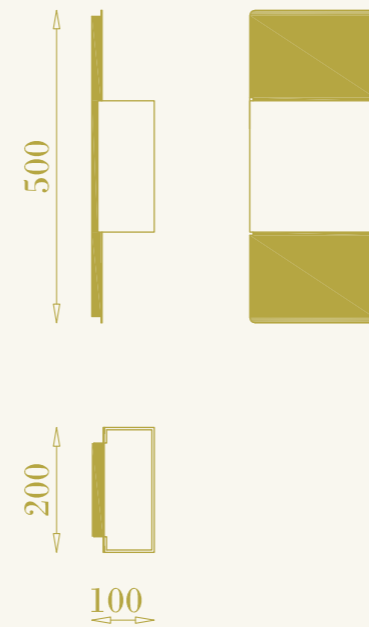

46

RB

47

RB

Silk Flat

cod. RB0314.02

a parete per interni
 lampadina inclusa
 1xR7S 11W
 220-240V
 ottone con paralume in tessuto

wall lamp for interiors
 bulb included
 1xR7S 11W
 220-240V
 brass and fabric lampshade