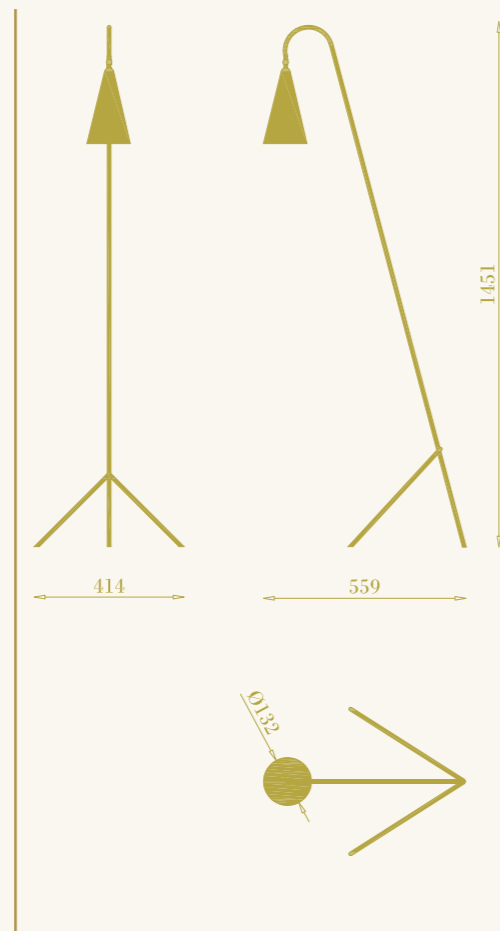

Thinkerbell

RB

cod. RB0203.02.

da terra per interni
1xE27 LED inclusa
9W max 220-240V
ottone naturale

floor lamp for interiors
1xE27 LED inclusa
9W max 220-240V
natural brass

16