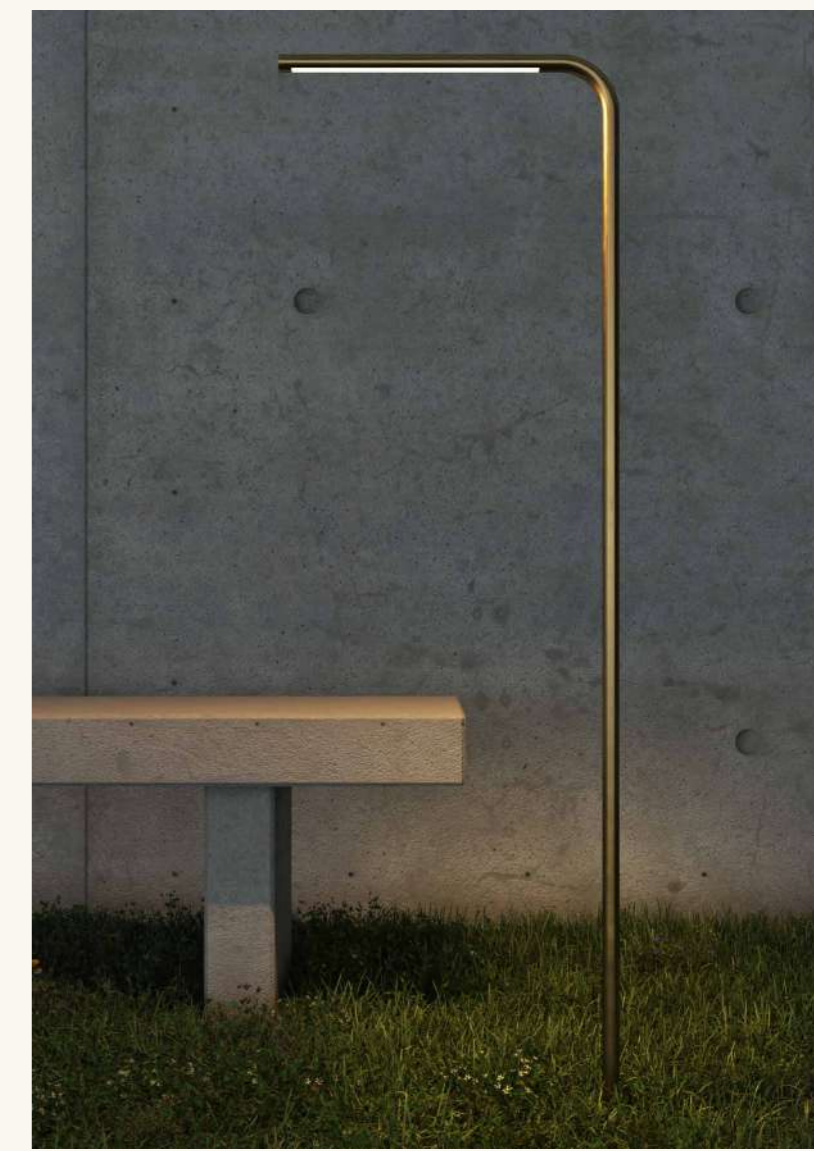

RB

Deus 1250 | Deus 1250 garden

cod. RB0502.02

da terra per esterni
led e alimentatore integrato inclusi
IP65 5W 220-240V
ottone e schermo opale

floor light for exteriors
led and integrated driver included
IP65 5W 220-240V
brass and opal screen

by Nicola Ceciliot

RB