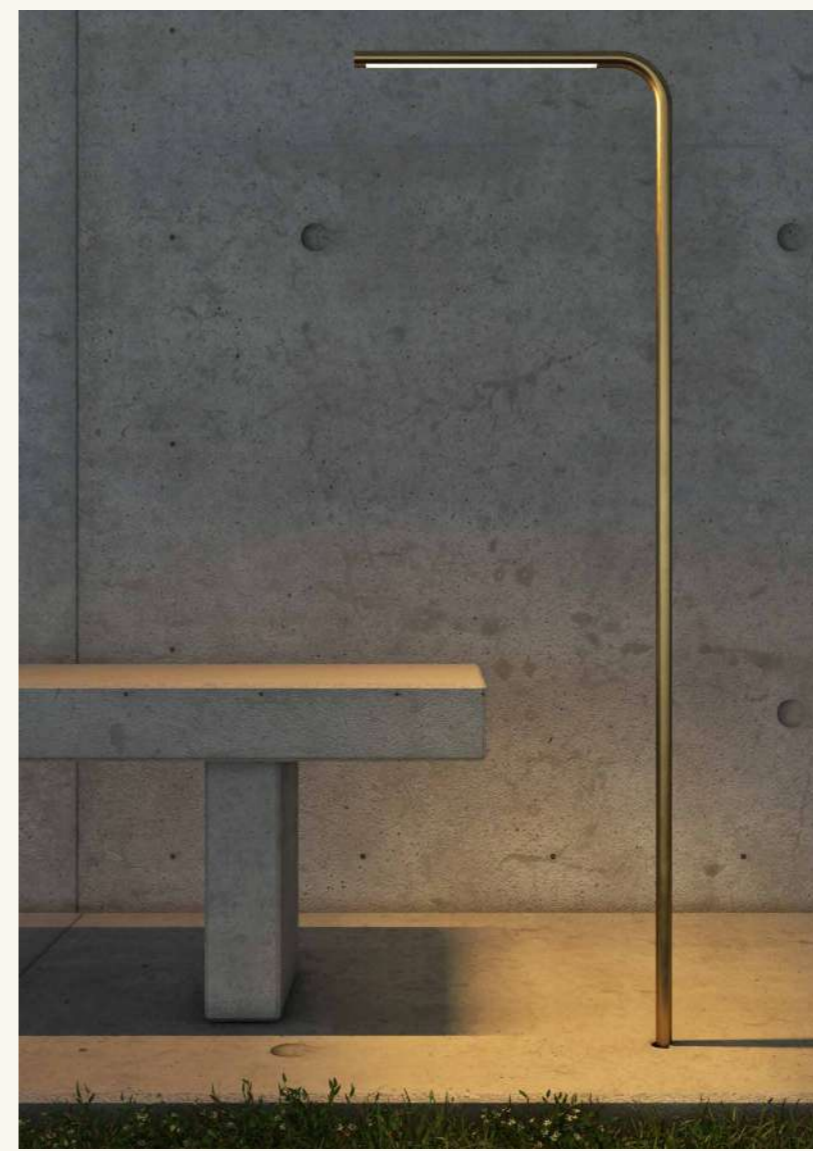

RB

Deus 1250 | Deus 1250 garden

cod. RB0502.02

da terra per esterni
led e alimentatore integrato inclusi
IP65 5W 220-240V
ottone e schermo opale

floor light for exteriors
led and integrated driver included
IP65 5W 220-240V
brass and opal screen

by Nicola Ceciliot

RB