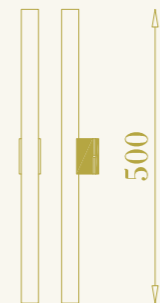

wall lamp for interiors
1xGU10 LED included
8W max 220-240V
brass

RB

Wandy

cod. RB0304.02

da parete per interni
1x linestra LED inclusa
4,9W 220-240V
ottone

wall lamp for interiors
1x linestra LED included
4,9W 220-240V
brass