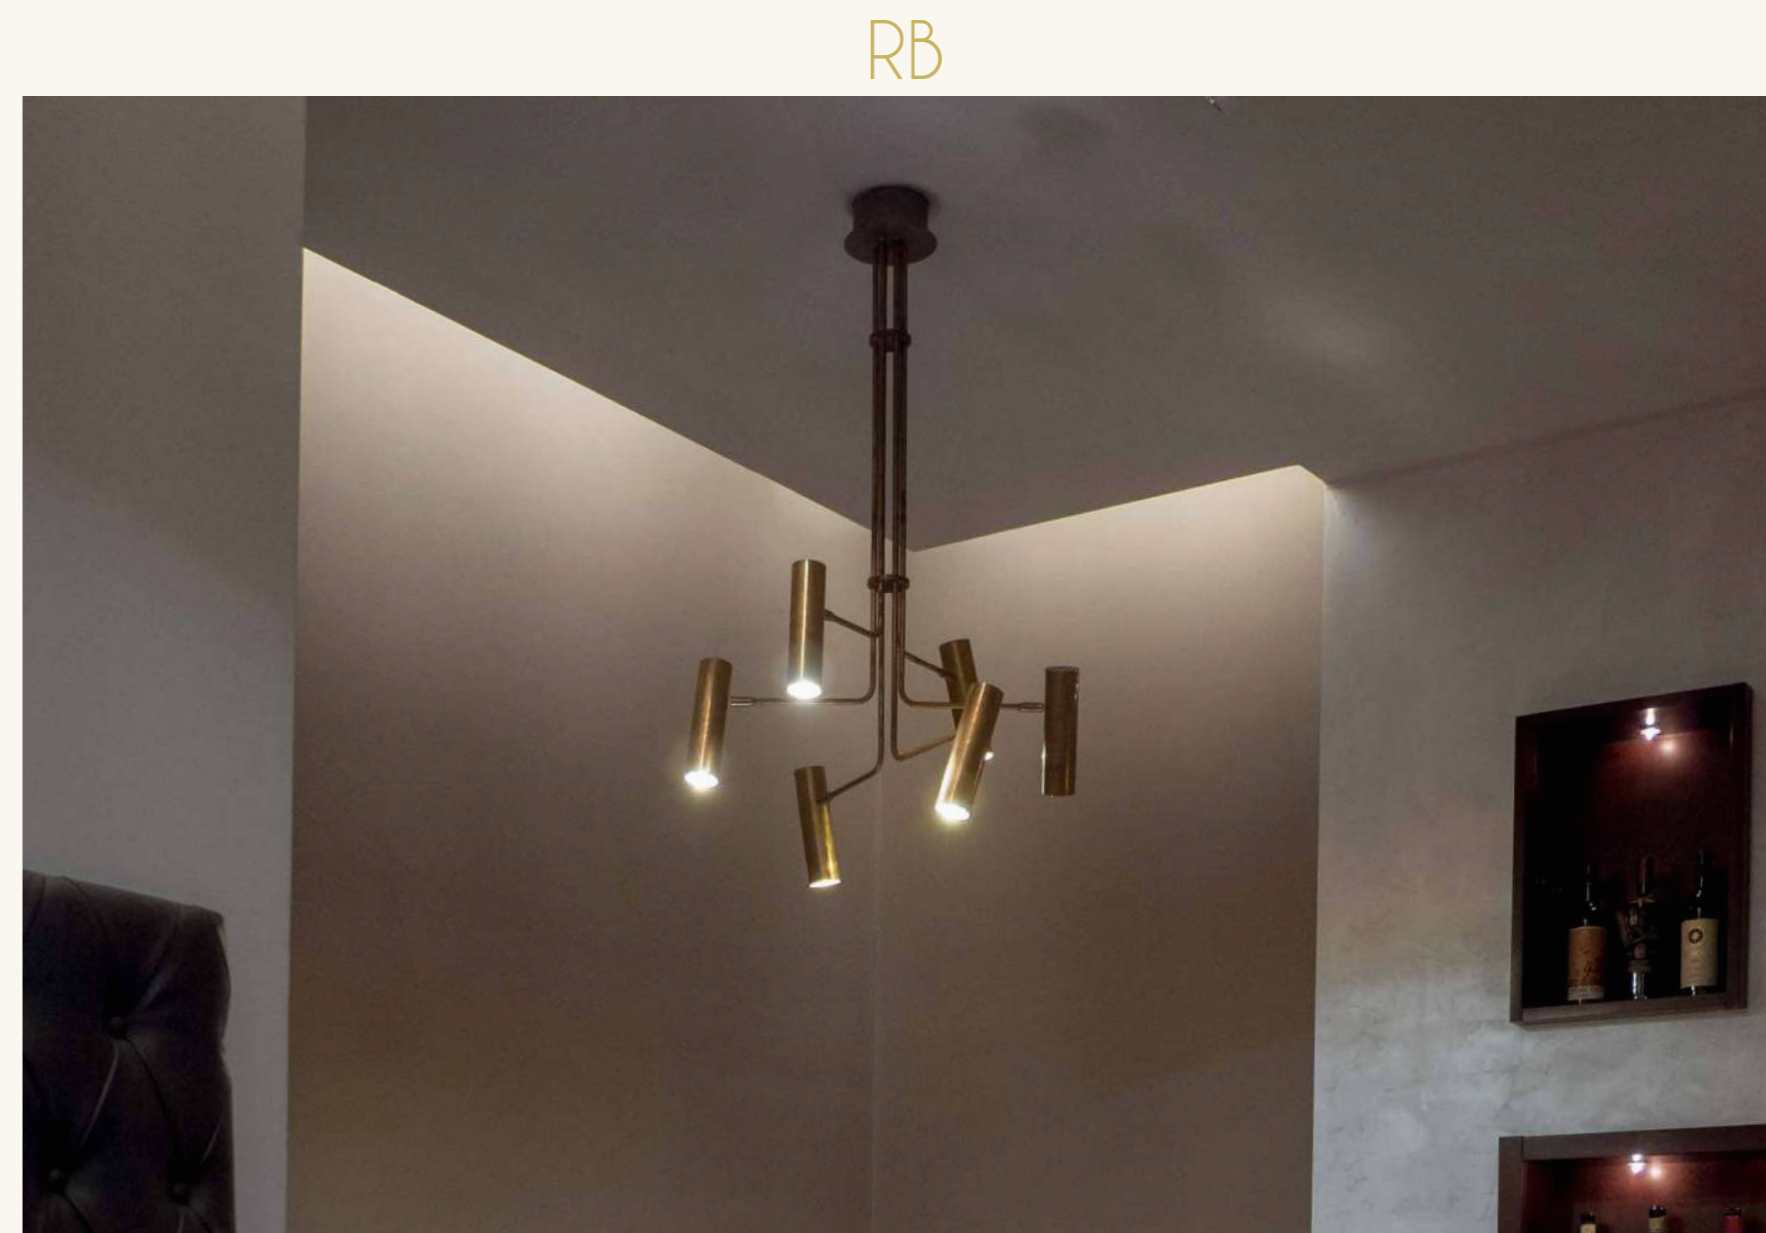

Buké S6

cod. RBO406.02

sospensione per interni
6xGU10 LED inclusa
48W (6x8W) max 220-240V
ottone

pendant lamp for interiors
6xGU10 LED included
48W (6x8W) max 220-240V
brass