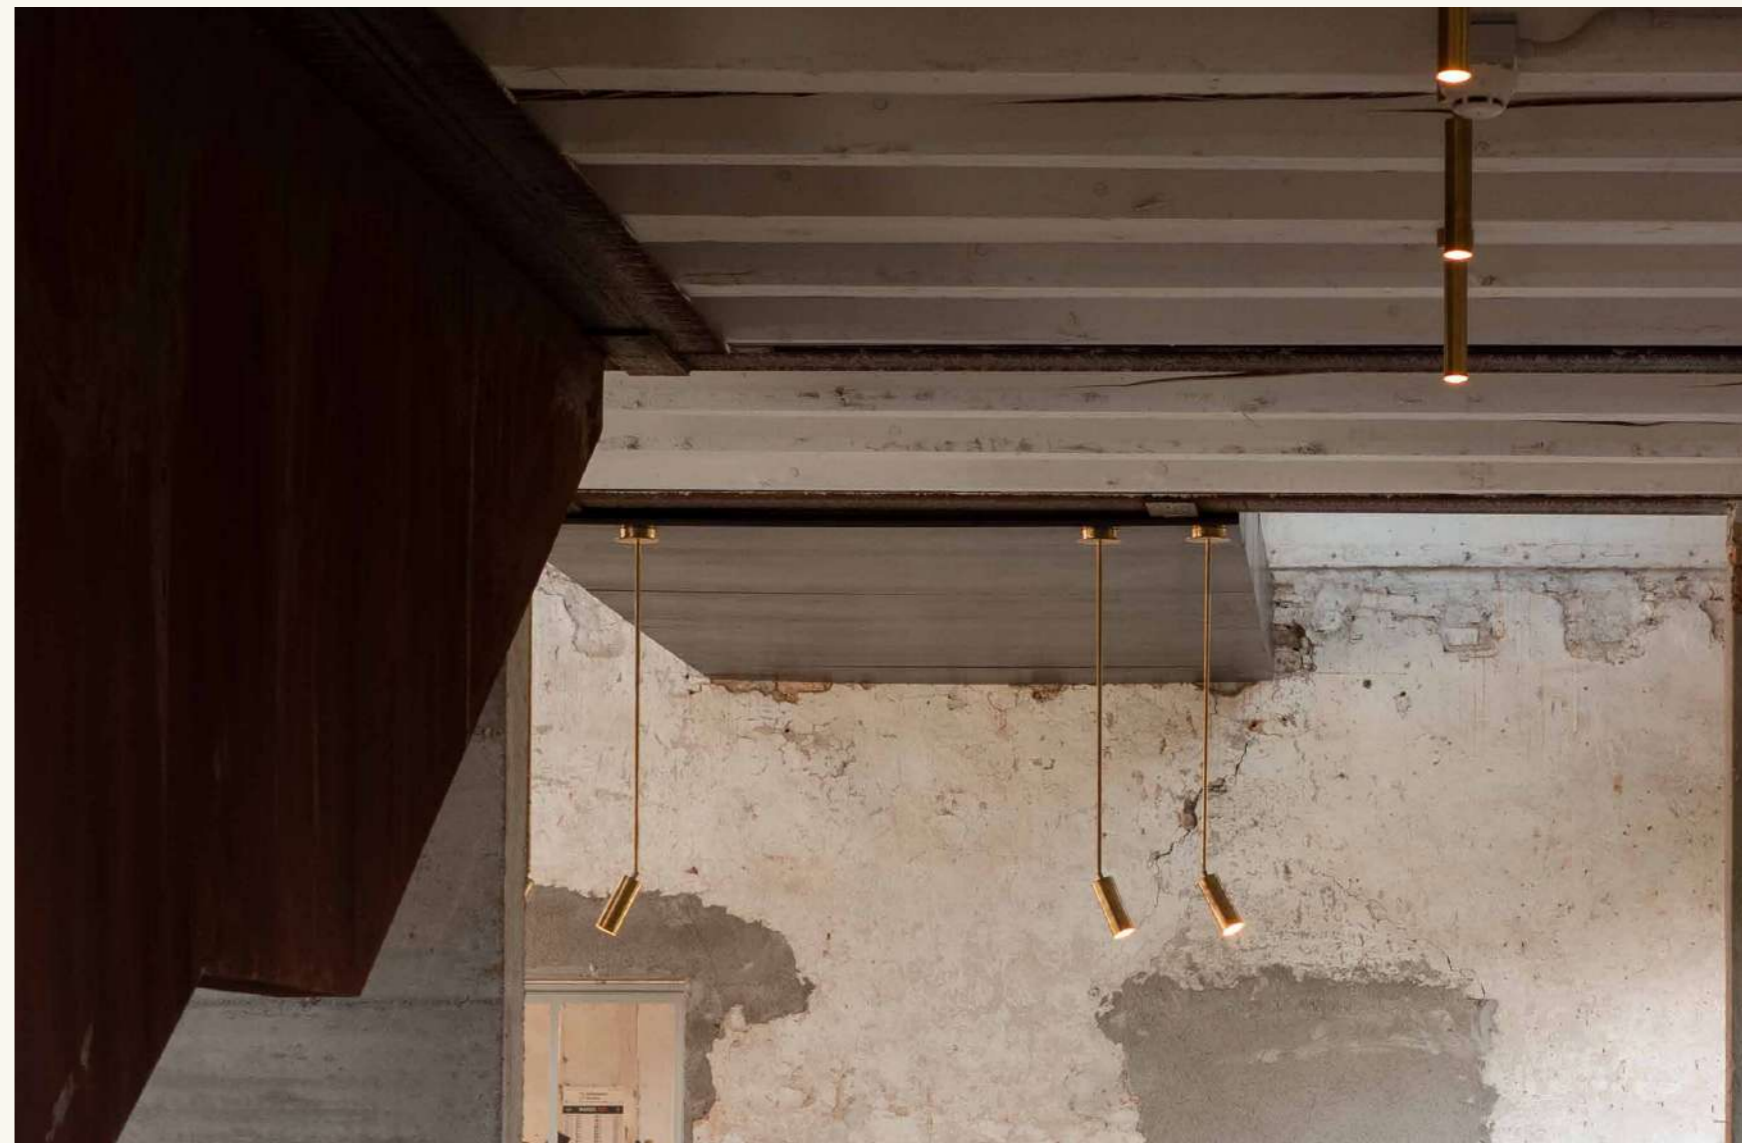

Kyle con tige

RB

cod. RB0307.02

a plafone per interni
1xGU10LED inclusa
8W max 220-240V
ottone

ceiling lamp for interiors
1xGU10 LED included
8W max 220-240V
brass

62

RB

63