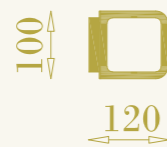

wall lamp for interiors
led and integrated driver included
12W 220-240V
brass

RB

Square Candle

RB

cod. RB0313.02

a parete per interni
lampadina inclusa
1xE27 10W
220-240V
ottone e vetro soffiato opale

wall lamp for interiors
bulb included
1xE27 10W
220-240V
brass and opal blown glass