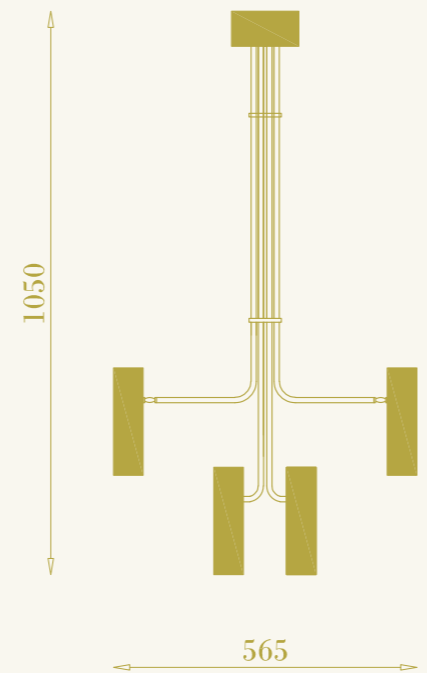

67

RB

cod. RB0405.02

sospensione per interni
4xGU10 LED inclusa
32W (4x8W) max 220-240V
ottone

pendant lamp for interiors
4xGU10 LED included
32W (4x8W) max 220-240V
brass

Buké S4

RB

Buké S6