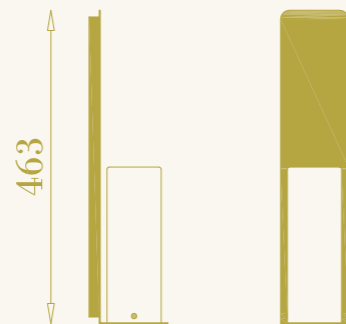

wall lamp for interiors
led and integrated driver included
12W 220-240V
brass

RB

Square Candle

RB

cod. RB0313.02

a parete per interni
lampadina inclusa
1xE27 10W
220-240V
ottone e vetro soffiato opale

wall lamp for interiors
bulb included
1xE27 10W
220-240V
brass and opal blown glass