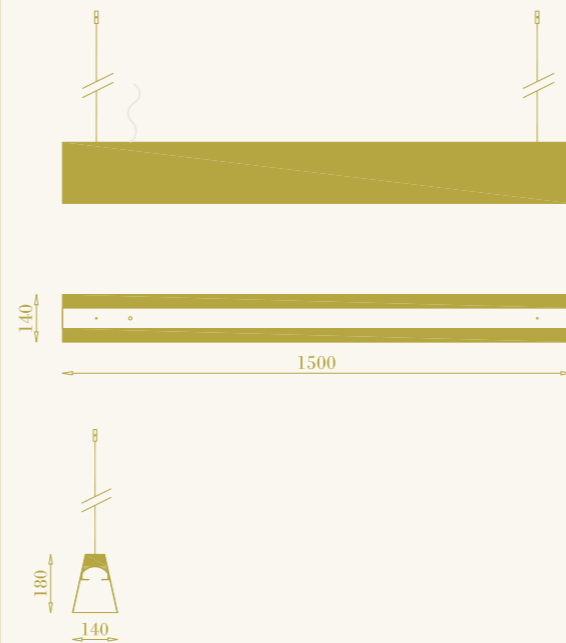

RB

Gianduio

cod. RB0412.02

a sospensione
strip LED 3000K 60W (2x30W)
alimentatore integrato incluso
220-240V
ottone | brass

pendant lamp for interiors
strip LED 3000K 60W (2x30W)
integrated power supply included
220-240V
ottone | brass