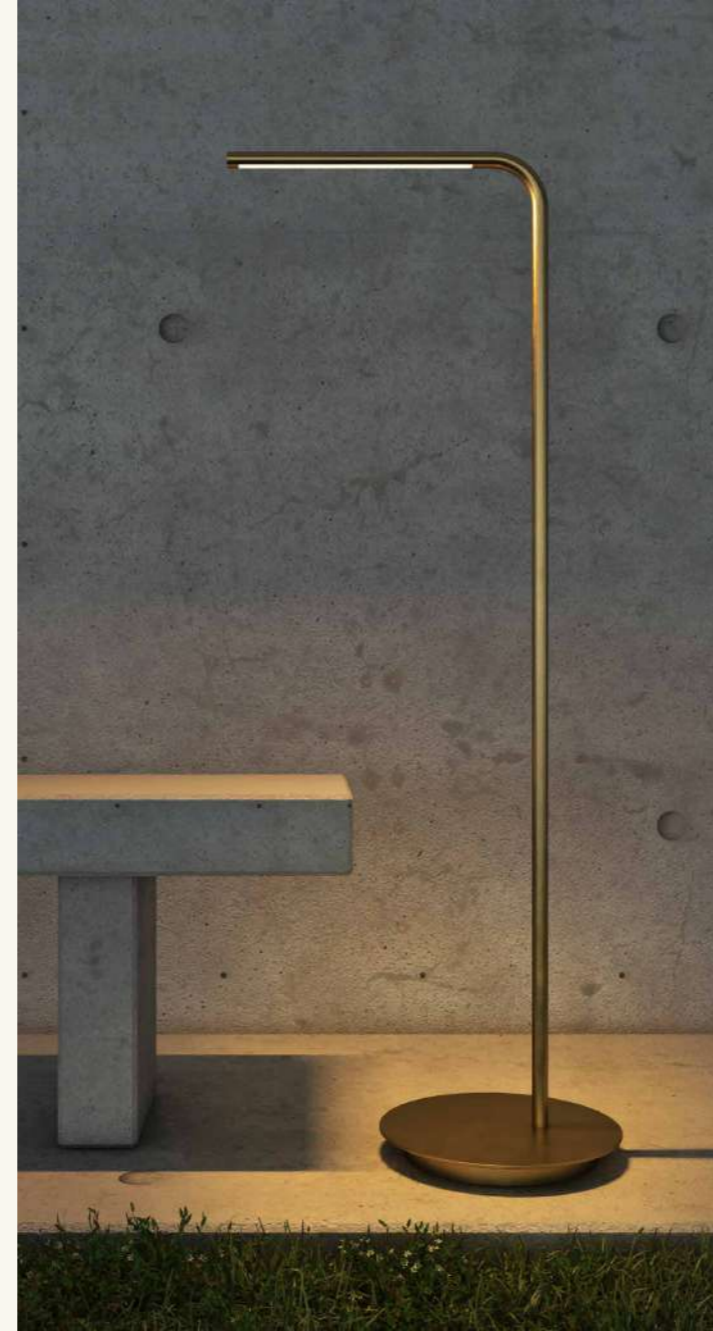

Deus terra

RB

cod. RB0503.02

da terra per esterni
led e alimentatore integrato inclusi
IP65 5W 220-240V
ottone e schermo opale

floor light for exteriors
led and integrated driver included
IP65 5W 220-240V
brass and opal screen

by Nicola Ceciliot

100

RB

101