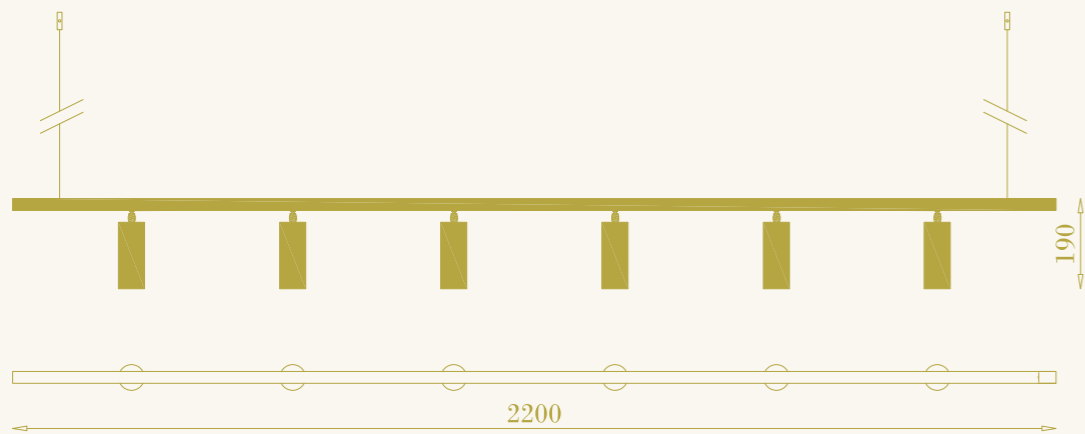

pendant lamp for interiors
6xGU10 LED included
48W (6x8W) max 220-240V
brass

RB

Riga 22/02

RB

RB

cod. RB0411.02

sospensione per interni
6xGU10 LED inclusa
48W (6x8W) max 220-240V
ottone

pendant lamp for interiors
6xGU10 LED included
48W (6x8W) max 220-240V
brass