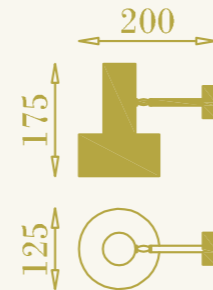

RB

Boaty PT

cod. RB0302.02

da parete per interni
1xGU10 LED inclusa
8W max 220-240V
ottone

wall lamp for interiors
1xGU10 LED included
8W max 220-240V
brass