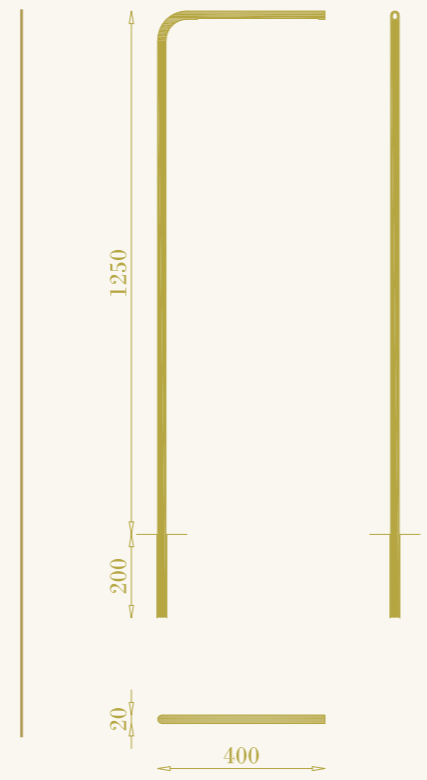

RB

Deus 1250 | Deus 1250 garden

cod. RB0502.02

da terra per esterni
led e alimentatore integrato inclusi
IP65 5W 220-240V
ottone e schermo opale

floor light for exteriors
led and integrated driver included
IP65 5W 220-240V
brass and opal screen

by Nicola Ceciliot