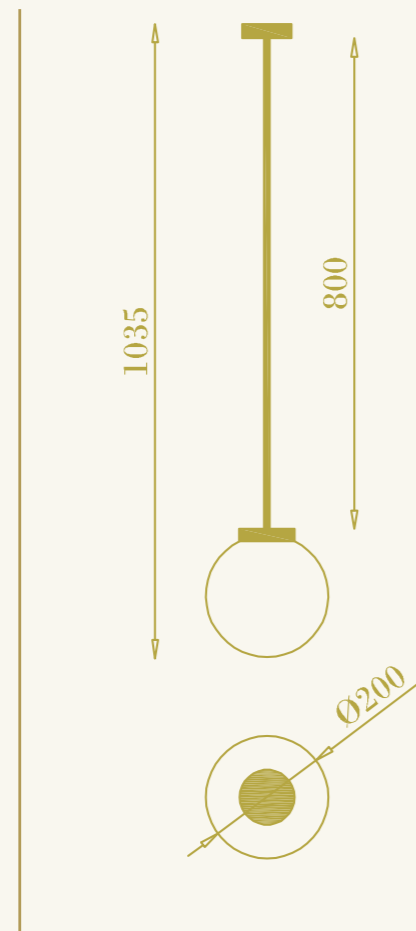

RB

Ro' S con tige

RB

cod. RBO402.02

sospensione per interni
1xE27 LED inclusa
9W max 220-240V
ottone e vetro

pendant lamp for interiors
1xE27 LED included
9W max 220-240V
brass and glass

66

RB