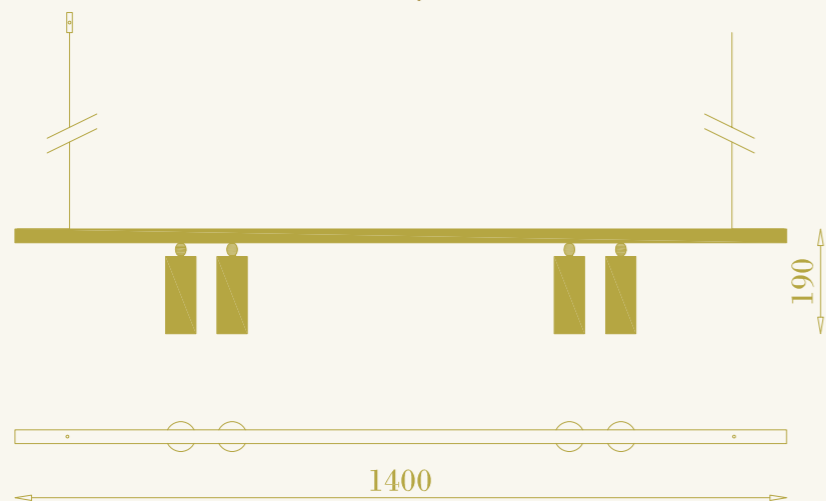

Riga 14/00

RB

cod. RB0408.02

sospensione per interni
4xGU10 LED incluse
32W (4x8W) max 220-240V
ottone

pendant lamp for interiors
4xGU10 LED included
32W (4x8W) max 220-240V
brass