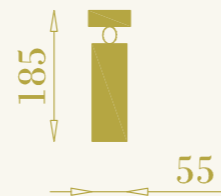

RB

cod. RB0306.02

a plafone per interni
1xGU10 LED inclusa
8Wmax 220-240V
ottone

ceiling lamp for interiors
1xGU10 LED included
8Wmax 220-240V
brass

Kyle PL

RB