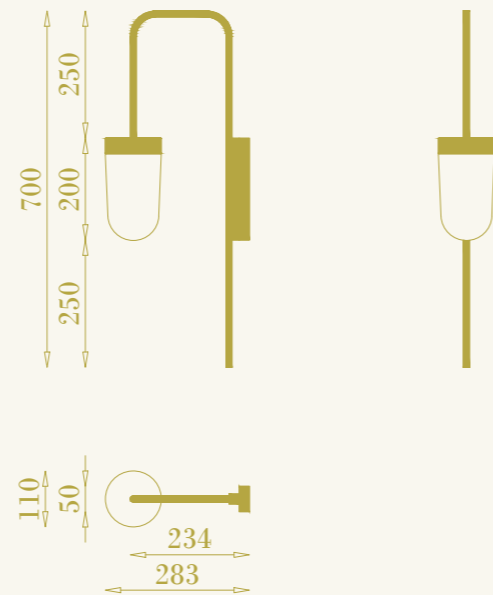

RB

Ciuccio

cod. RB0504.02

da parete per esterni
1XE27 6W MAX LED 3000K 220-240V
IP44 LED inclusa
ottone naturale e vetro

wall lamp for exteriors
1XE27 6W MAX LED 3000K 220-240V
IP44 led included
natural brass and glass